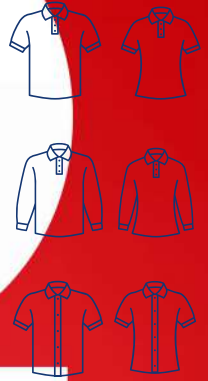

- Polo Advance
- Polo Essential
- Polo Waffle
- Polo Pokes
- Polo Fit
- Polo Pro NY
- Polo V-Soft
- Polo Dry Wear
- Polo Fusion

PLAYERAS