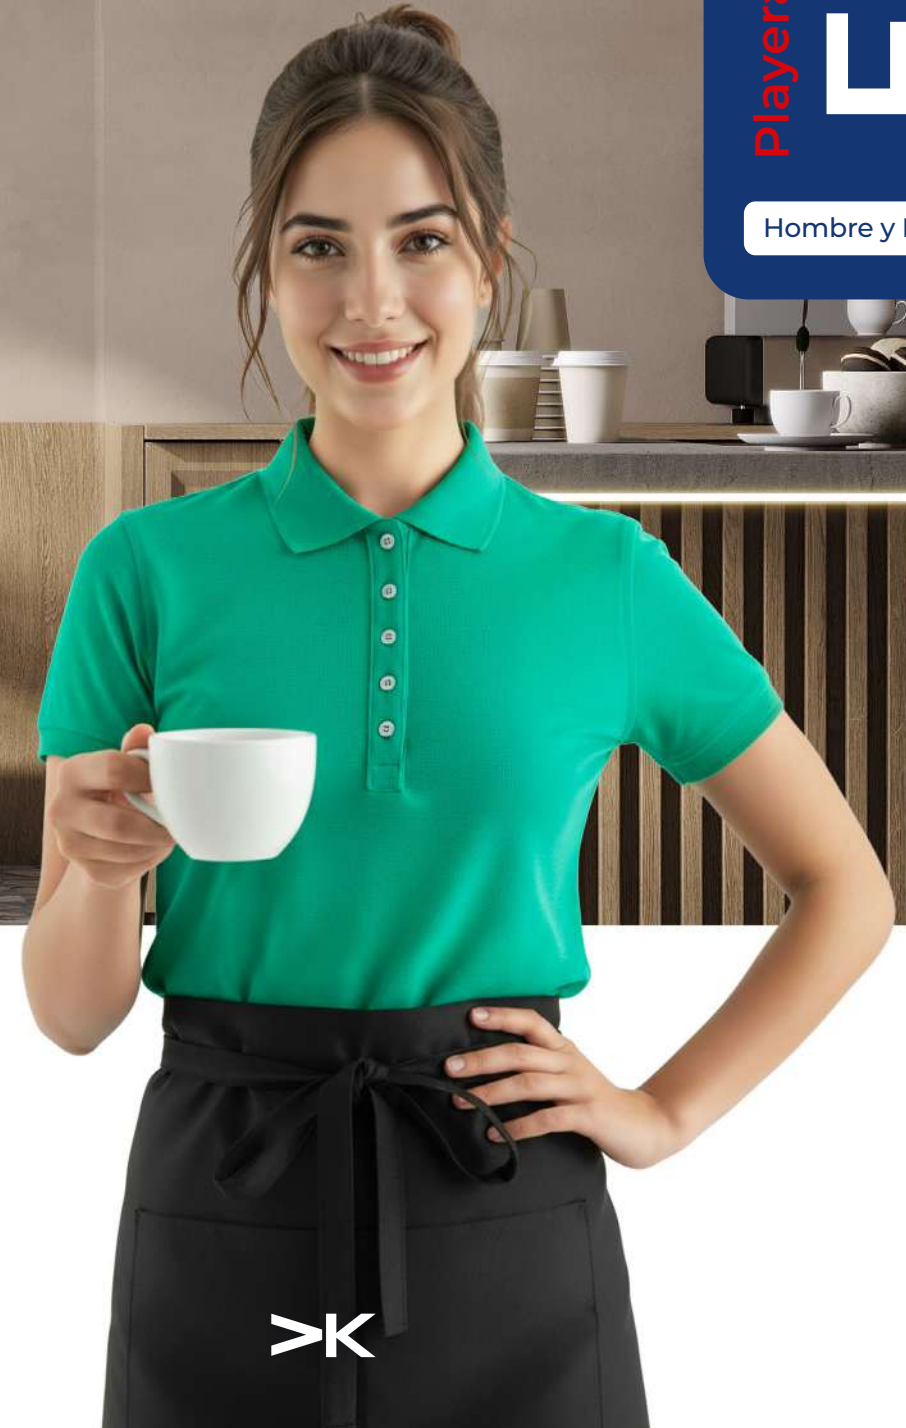

- Amarillo Azufre / Sulfur yellow
- Naranja / Orange

Hasta agotar existencias
While supplies last

Men's & Women's Polo Shirt

Playera Polo
Fit

Hombre y Mujer

Lookbook 2026

Playeras Premium

Características / Features